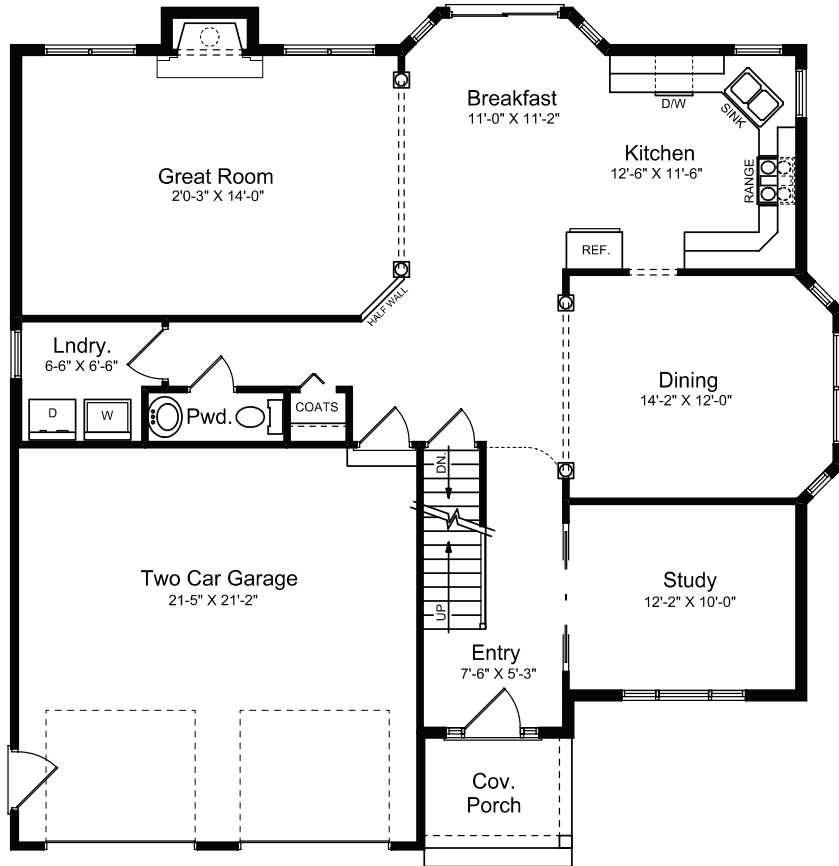

The Carlton

CUSTOM BUILT HOMES BY
BON TON
— HANOVER, PA —

"QUALITY IS OUR TRADEMARK"
BUILDERS
— (717) 637-4136 —

The Carlton

FIRST FLOOR PLAN

1,245 SQUARE FEET

SECOND FLOOR PLAN

1,144 SQUARE FEET