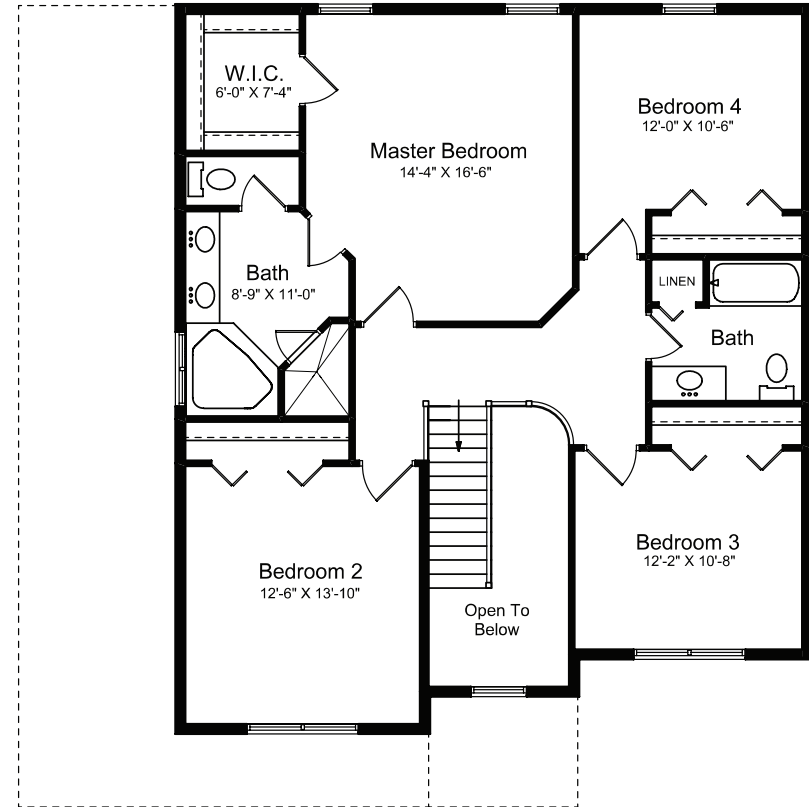

The Carlton

CUSTOM BUILT HOMES BY
BON TON
— HANOVER, PA —

"QUALITY IS OUR TRADEMARK"
BUILDERS
— (717) 637-4136 —

The Carlton

FIRST FLOOR PLAN

1,245 SQUARE FEET

SECOND FLOOR PLAN

1,144 SQUARE FEET