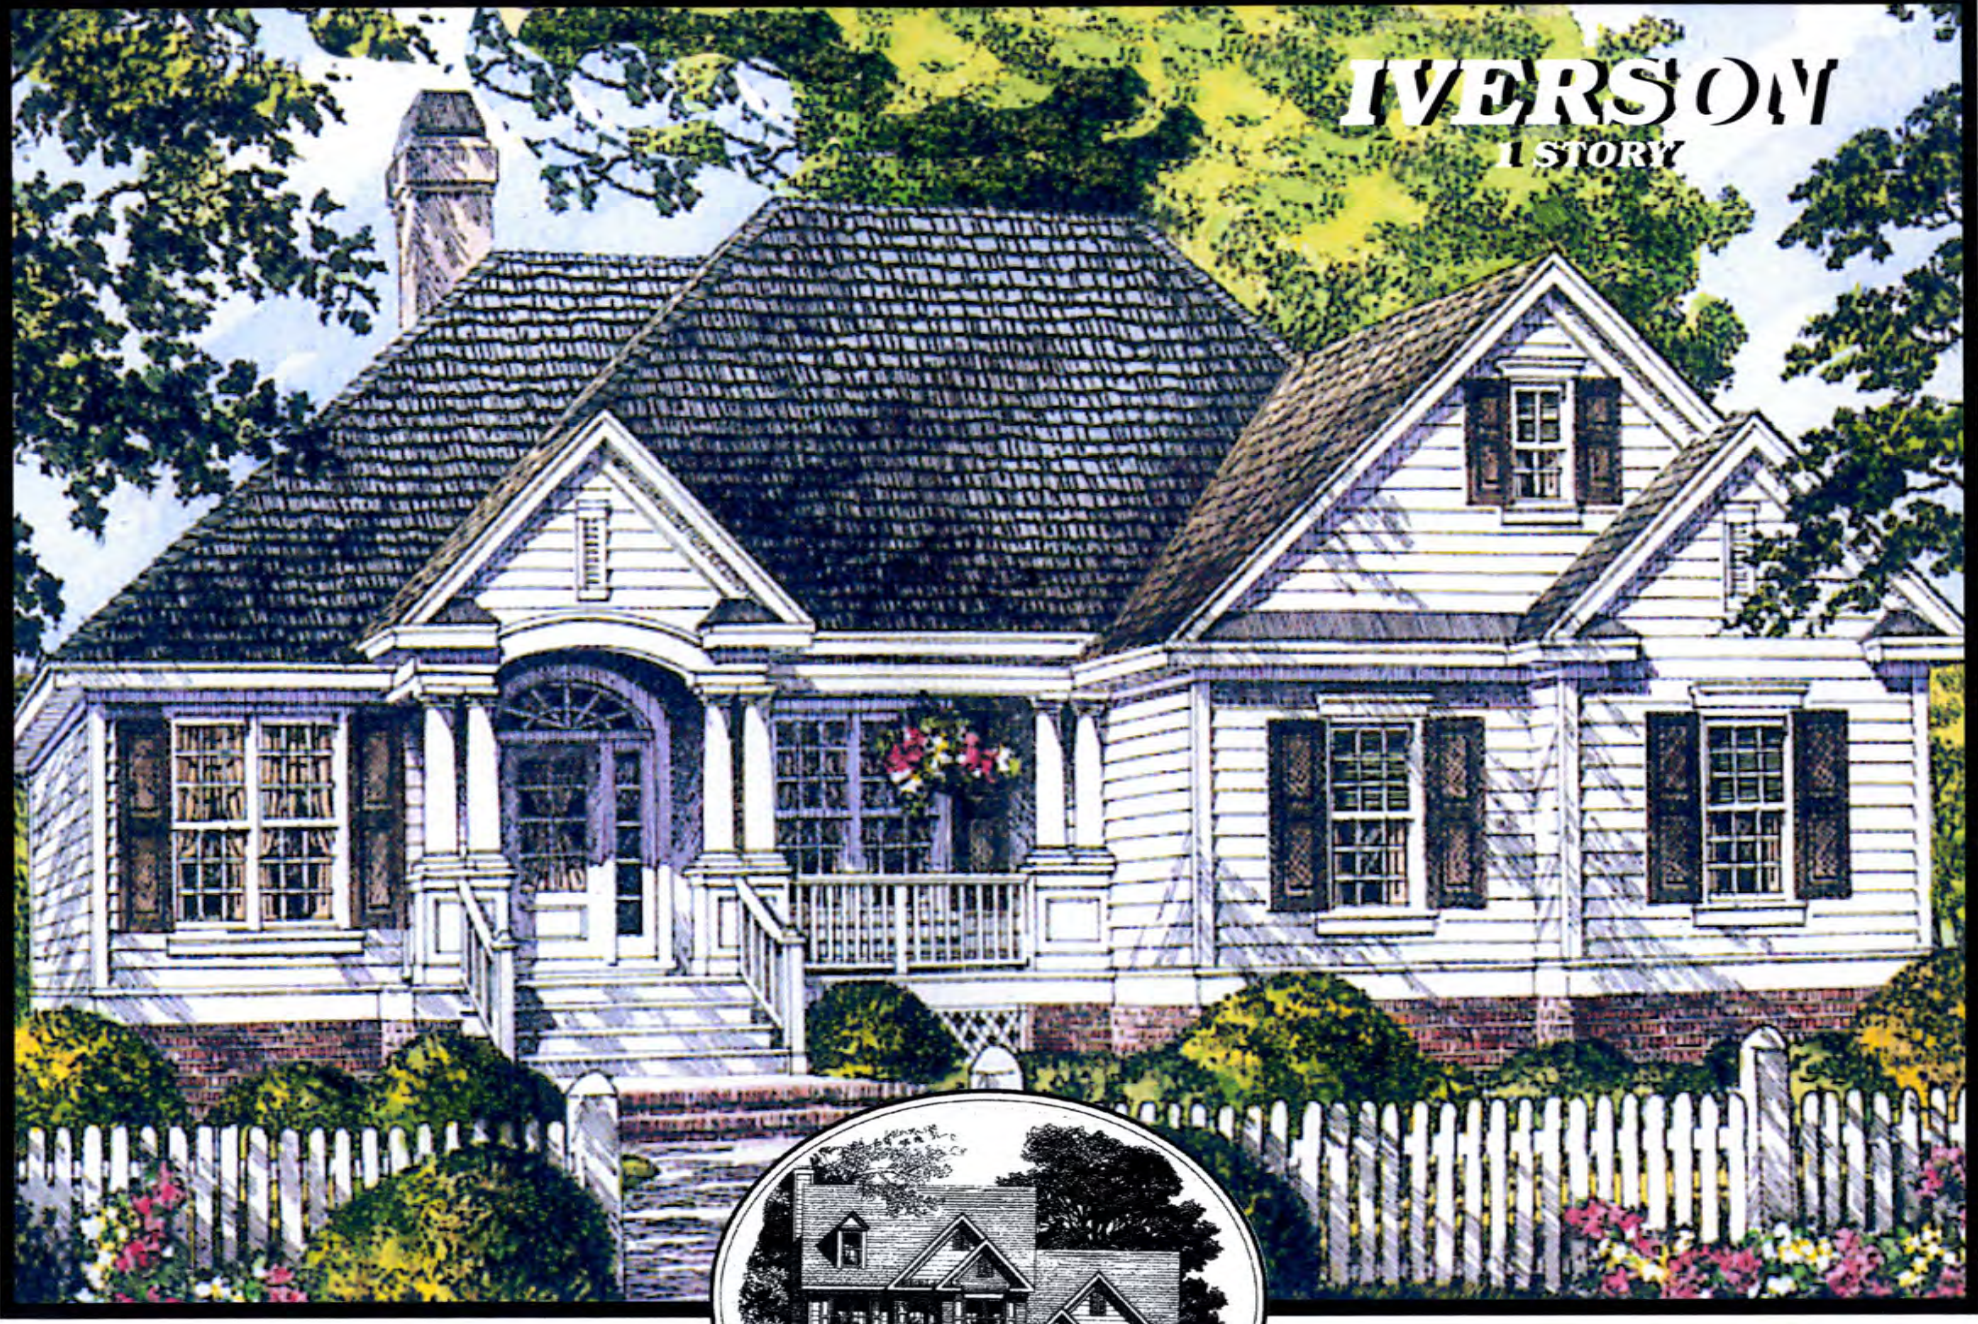

IVERSON
1 STORY

CUSTOM BUILT HOMES BY
BON TON
— HANOVER, PA —

"QUALITY IS OUR TRADEMARK"
BUILDERS
— (717) 637-4136 —

IVERSON

1 STORY

First Floor

© 2003 DONALD A. GARDNER
All rights reserved

1st Floor	1547 sq. ft.
Total	1547 sq. ft.
Bonus Room	391 sq. ft.