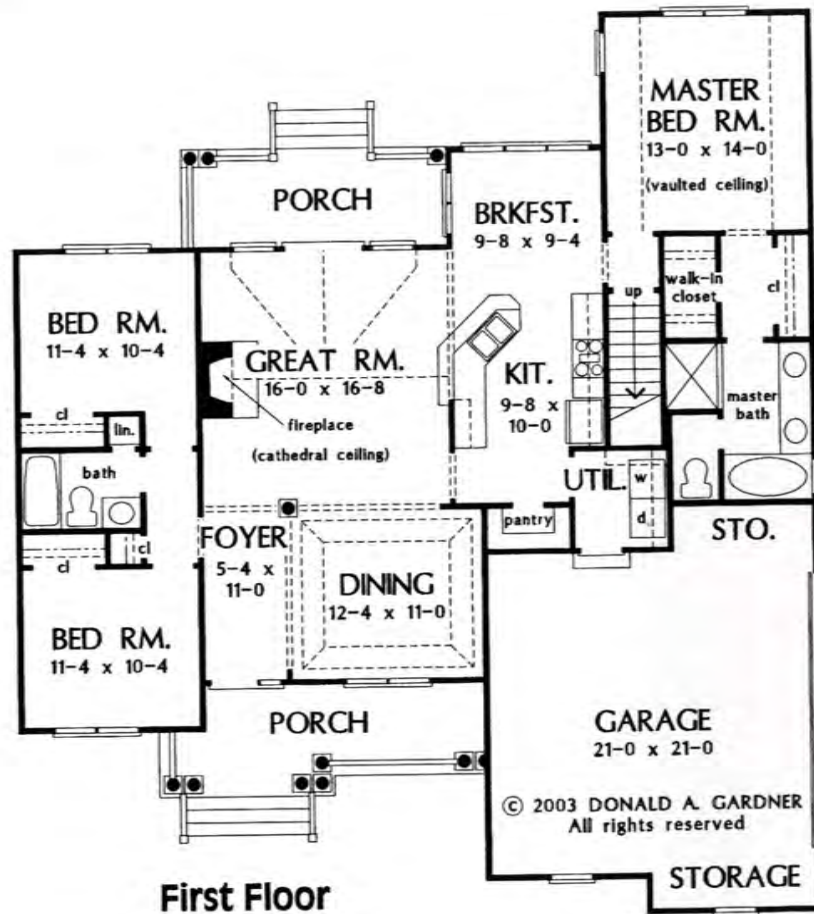

IVERSON
1 STORY

CUSTOM BUILT HOMES BY
BON TON
— HANOVER, PA —

"QUALITY IS OUR TRADEMARK"
BUILDERS
— (717) 637-4136 —

IVERSON

1 STORY

First Floor

© 2003 DONALD A. GARDNER
All rights reserved

1st Floor	1547 sq. ft.
Total	1547 sq. ft.
Bonus Room	391 sq. ft.