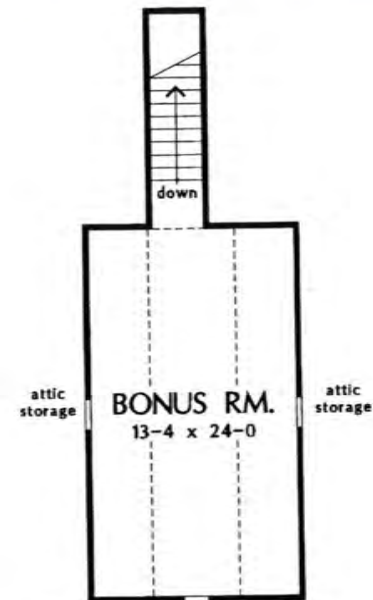

IVERSON
1 STORY

CUSTOM BUILT HOMES BY
BON TON
— HANOVER, PA —

"QUALITY IS OUR TRADEMARK"
BUILDERS
— (717) 637-4136 —

IVERSON

1 STORY

First Floor

© 2003 DONALD A. GARDNER
All rights reserved

1st Floor	1547 sq. ft.
Total	1547 sq. ft.
Bonus Room	391 sq. ft.