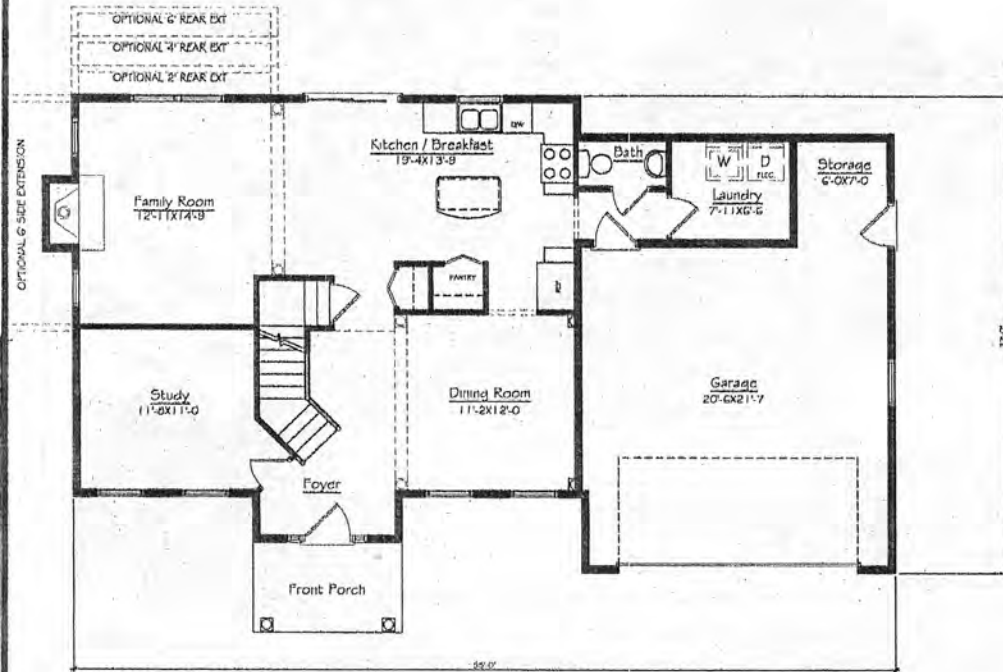

The Lauren

CUSTOM BUILT HOMES BY
BON TON
— HANOVER, PA —

"QUALITY IS OUR TRADEMARK"
BUILDERS
— (717) 637-4136 —

The Lauren

FIRST FLOOR PLAN
1,042 SQUARE FEET

OPT. SECOND FLOOR PLAN
1,110 SQUARE FEET

SECOND FLOOR PLAN
1,110 SQUARE FEET