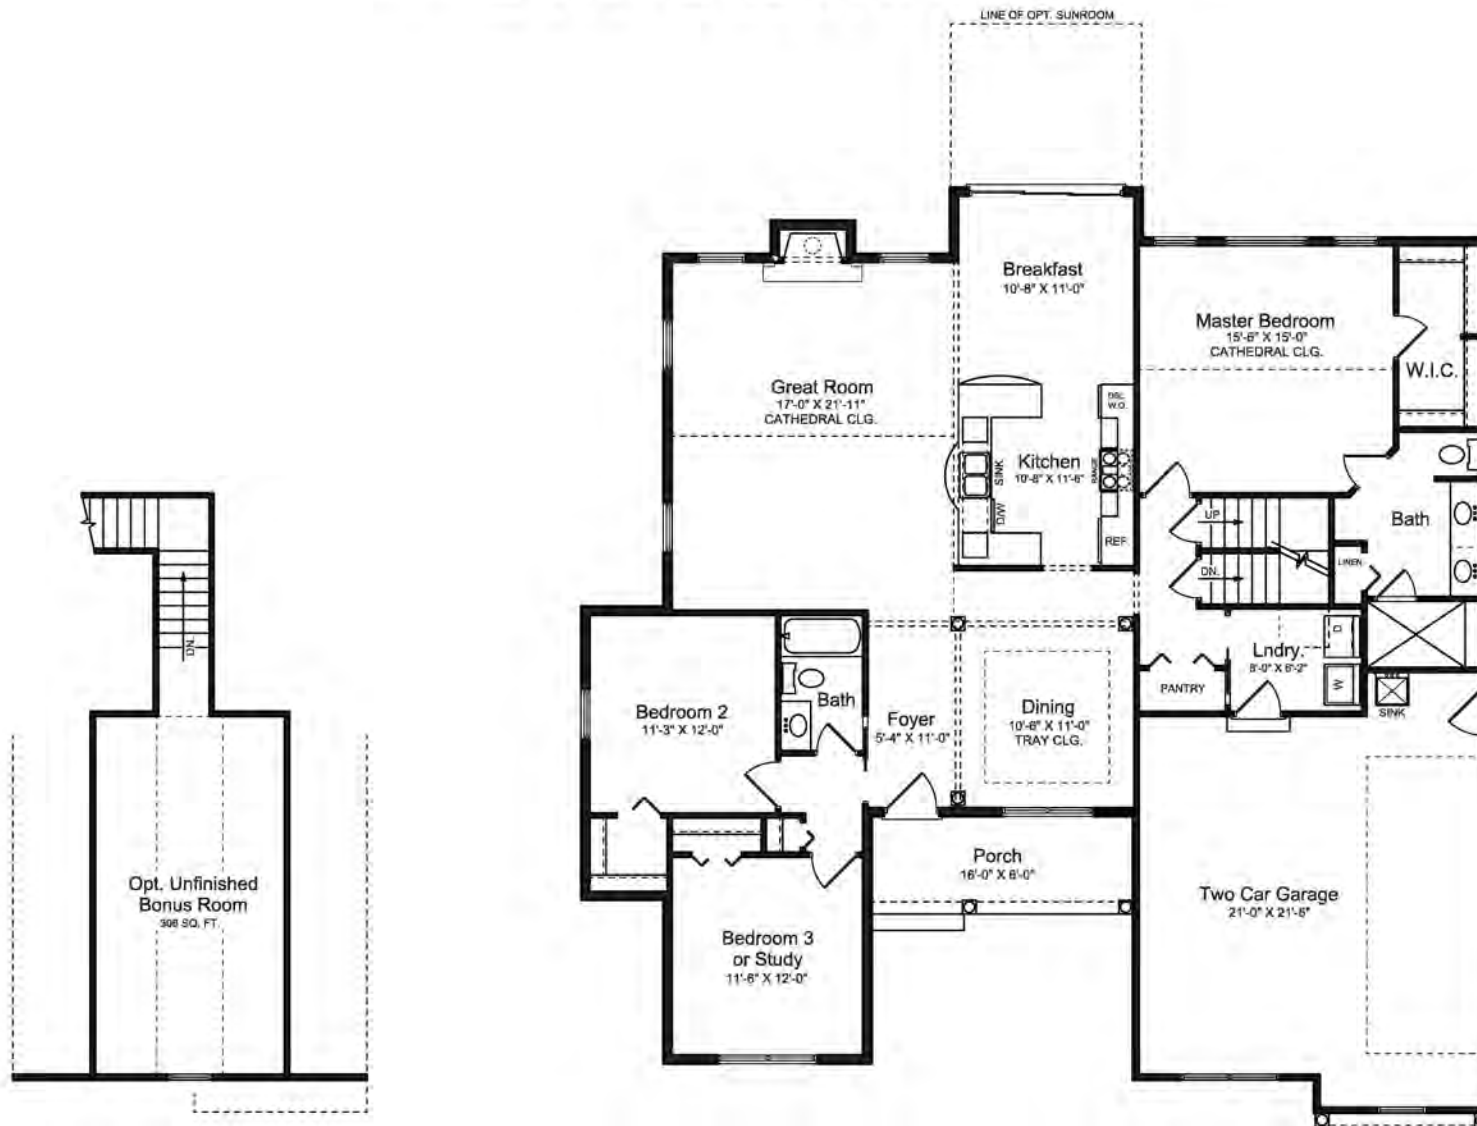

The Montana

CUSTOM BUILT HOMES BY
BON TON
— HANOVER, PA —

"QUALITY IS OUR TRADEMARK"
BUILDERS
— (717) 637-4136 —

The Montana

1,896 SQUARE FEET

FLOOR PLAN

© This drawing is the property of Bon Ton Builders, Inc. No duplication or usage of these plans is authorized without prior written permission from Bon Ton Builders, Inc.