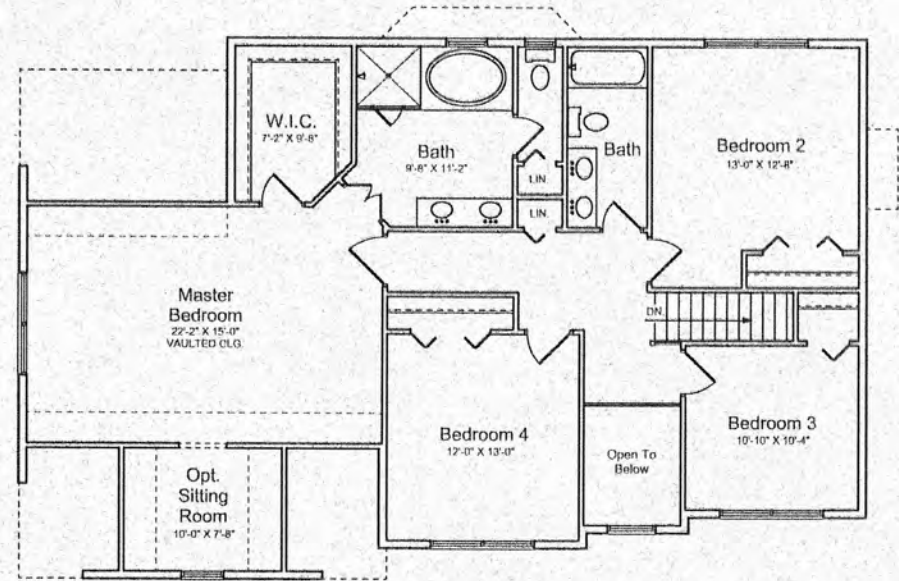

The Nashville

CUSTOM BUILT HOMES BY
BON TON
— HANOVER, PA —

"QUALITY IS OUR TRADEMARK"
BUILDERS
— (717) 637-4136 —

The Nashville

FIRST FLOOR PLAN
1,082 SQUARE FEET

SECOND FLOOR PLAN
OPT. SITTING RM.: 86 SQ. FT. 1,318 SQUARE FEET