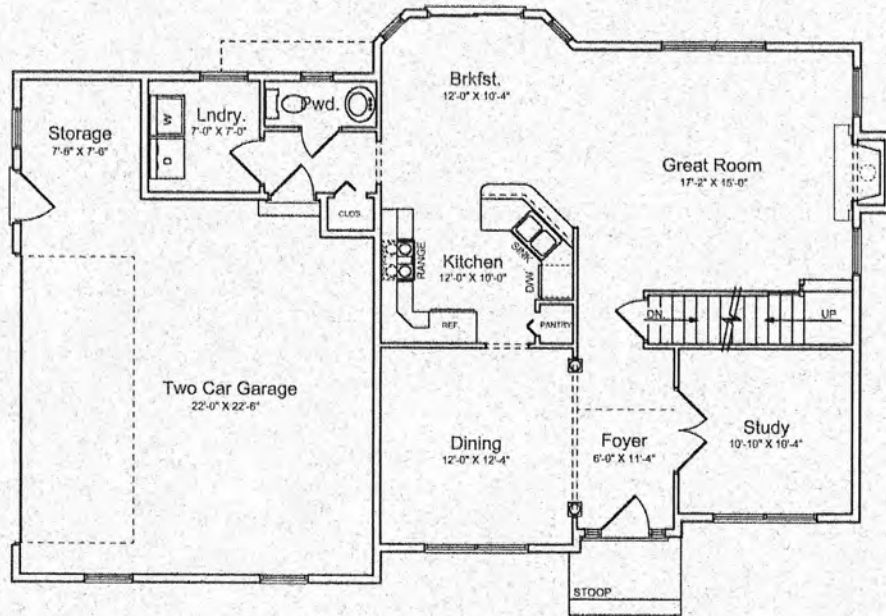

The Nashville

CUSTOM BUILT HOMES BY
BON TON
— HANOVER, PA —

"QUALITY IS OUR TRADEMARK"
BUILDERS
— (717) 637-4136 —

The Nashville

FIRST FLOOR PLAN
1,082 SQUARE FEET

SECOND FLOOR PLAN
OPT. SITTING RM.: 86 SQ. FT. 1,318 SQUARE FEET