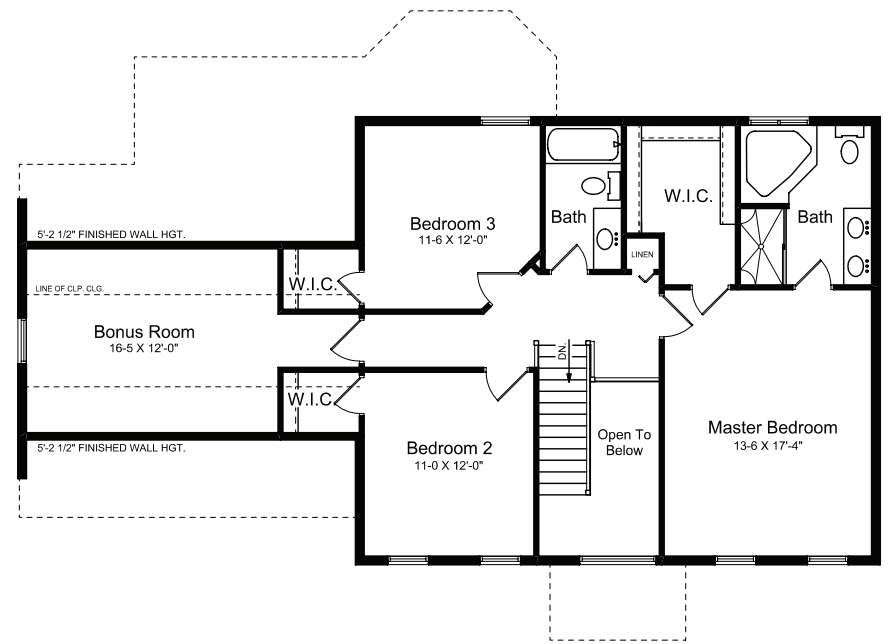

The Reynolds II

CUSTOM BUILT HOMES BY
BON TON
— HANOVER, PA —

"QUALITY IS OUR TRADEMARK"
BUILDERS
— (717) 637-4136 —

The Reynolds II

FIRST FLOOR PLAN
1,165 SQUARE FEET

SECOND FLOOR PLAN
1,182 SQUARE FEET

© This drawing is the property of Bon Ton Builders, Inc. No duplication or usage of these plans is authorized without prior written permission from Bon Ton Builders, Inc.