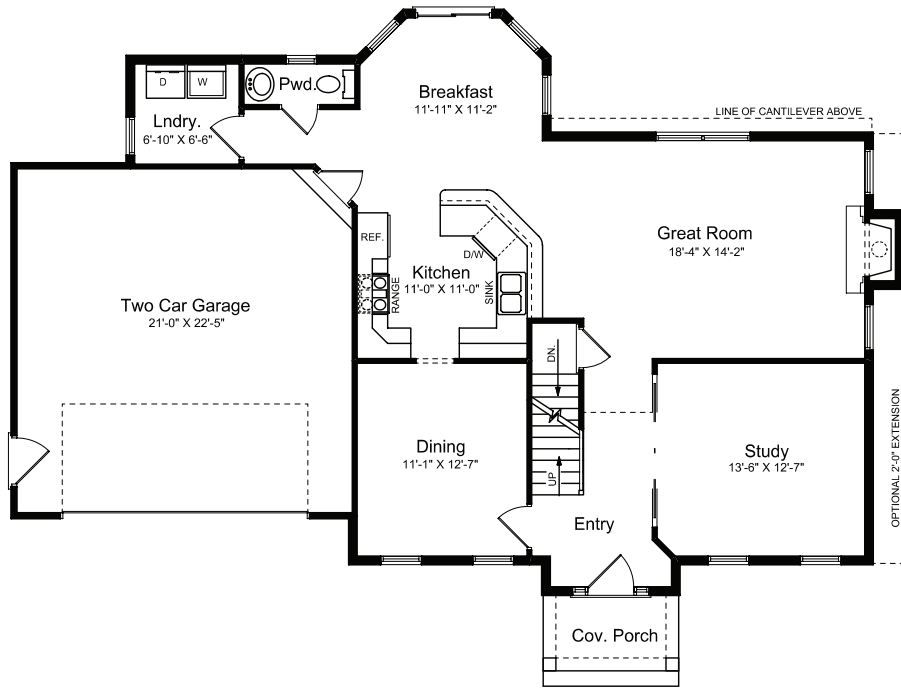

The Reynolds II

CUSTOM BUILT HOMES BY
BON TON
— HANOVER, PA —

"QUALITY IS OUR TRADEMARK"
BUILDERS
— (717) 637-4136 —

The Reynolds II

FIRST FLOOR PLAN
1,165 SQUARE FEET

SECOND FLOOR PLAN
1,182 SQUARE FEET

© This drawing is the property of Bon Ton Builders, Inc. No duplication or usage of these plans is authorized without prior written permission from Bon Ton Builders, Inc.