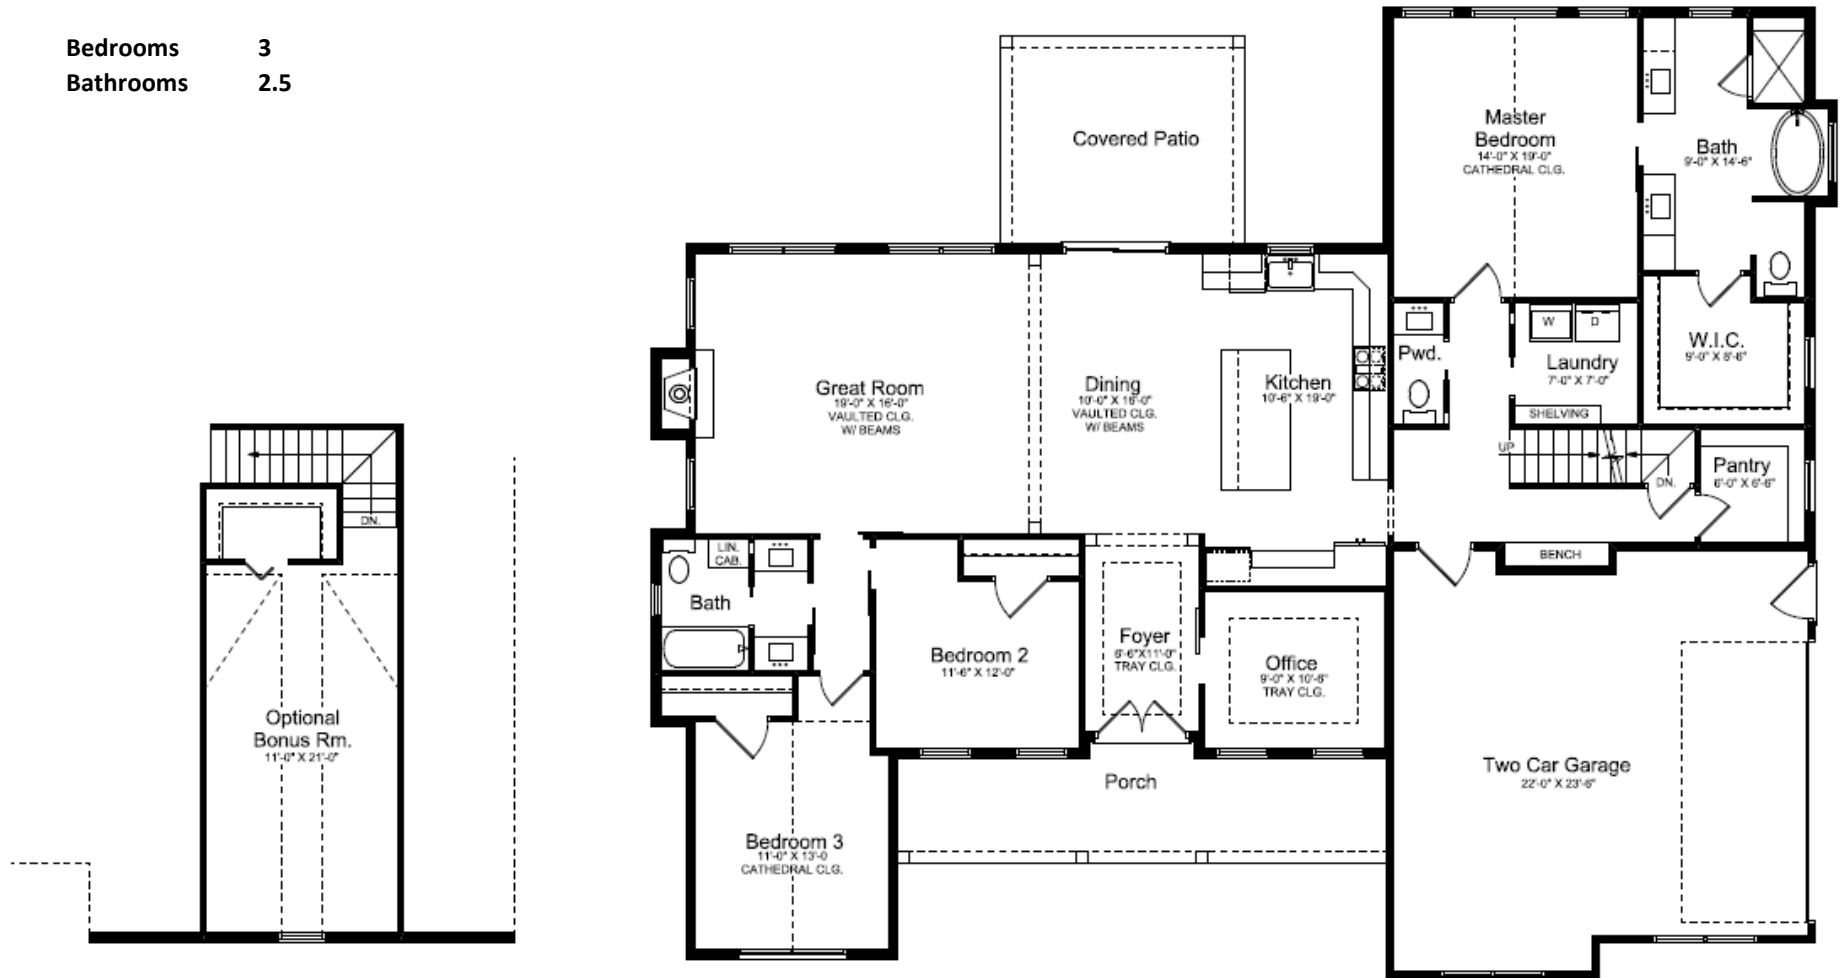

Greystone

2,110 Sq. Ft.

Custom Built Homes By
BON TON BUILDERS, INC

(717) 637-4136

Greystone

Total Sq. Ft. 2,341
Main level 2,110
Optional Bonus Room 231

Bedrooms 3
Bathrooms 2.5

NOTE: Although all illustrations and specifications are believed to be correct at the time of publication, accuracy cannot be guaranteed. Room sizes are approximate.