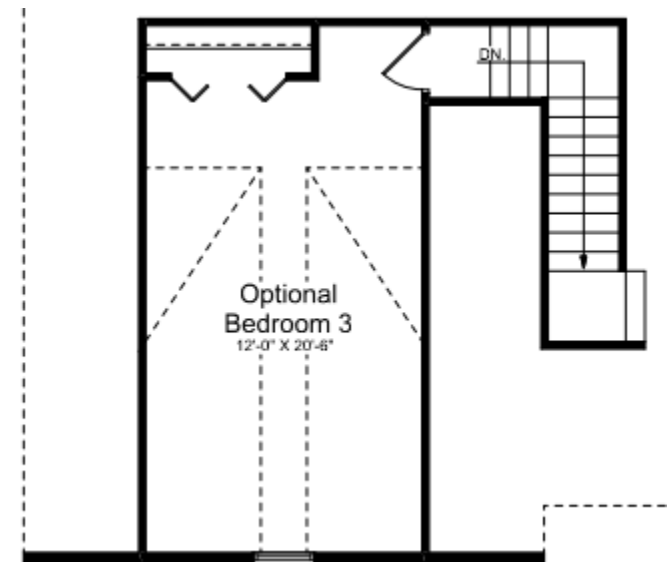

Allegra

1,550 Sq Ft

Custom Built Homes By
BON TON BUILDERS, INC

(717) 637-4136

Allegra

MAIN LEVEL = 1,550 SQ. F.T.
OPT. BED 3 = 315 SQ. FT.

Main Sq. Ft.	1,550
Bonus Sq. Ft.	315
Bedrooms	2
Bathrooms	2

NOTE: Although all illustrations and specification are believed correct at the time of publication, accuracy cannot be guaranteed. The right is reserved to make changes without notice or obligation. Room sizes are approximate.