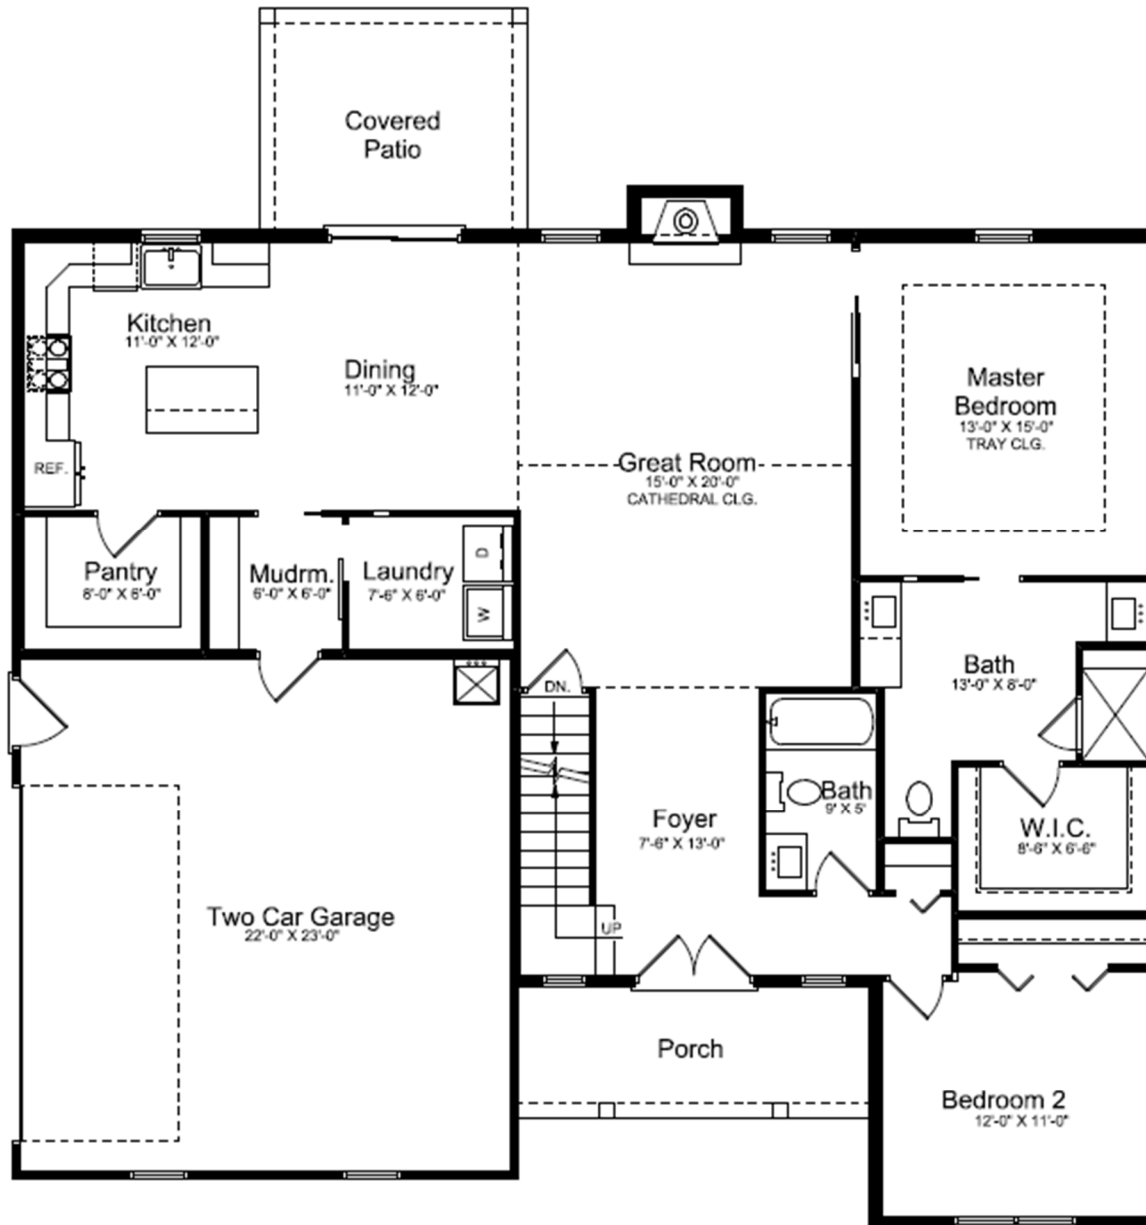

Allegra

1,550 Sq Ft

Custom Built Homes By
BON TON BUILDERS, INC

(717) 637-4136

Allegra

MAIN LEVEL = 1,550 SQ. F.T.
OPT. BED 3 = 315 SQ. FT.

Main Sq. Ft.	1,550
Bonus Sq. Ft.	315
Bedrooms	2
Bathrooms	2

NOTE: Although all illustrations and specification are believed correct at the time of publication, accuracy cannot be guaranteed. The right is reserved to make changes without notice or obligation. Room sizes are approximate.