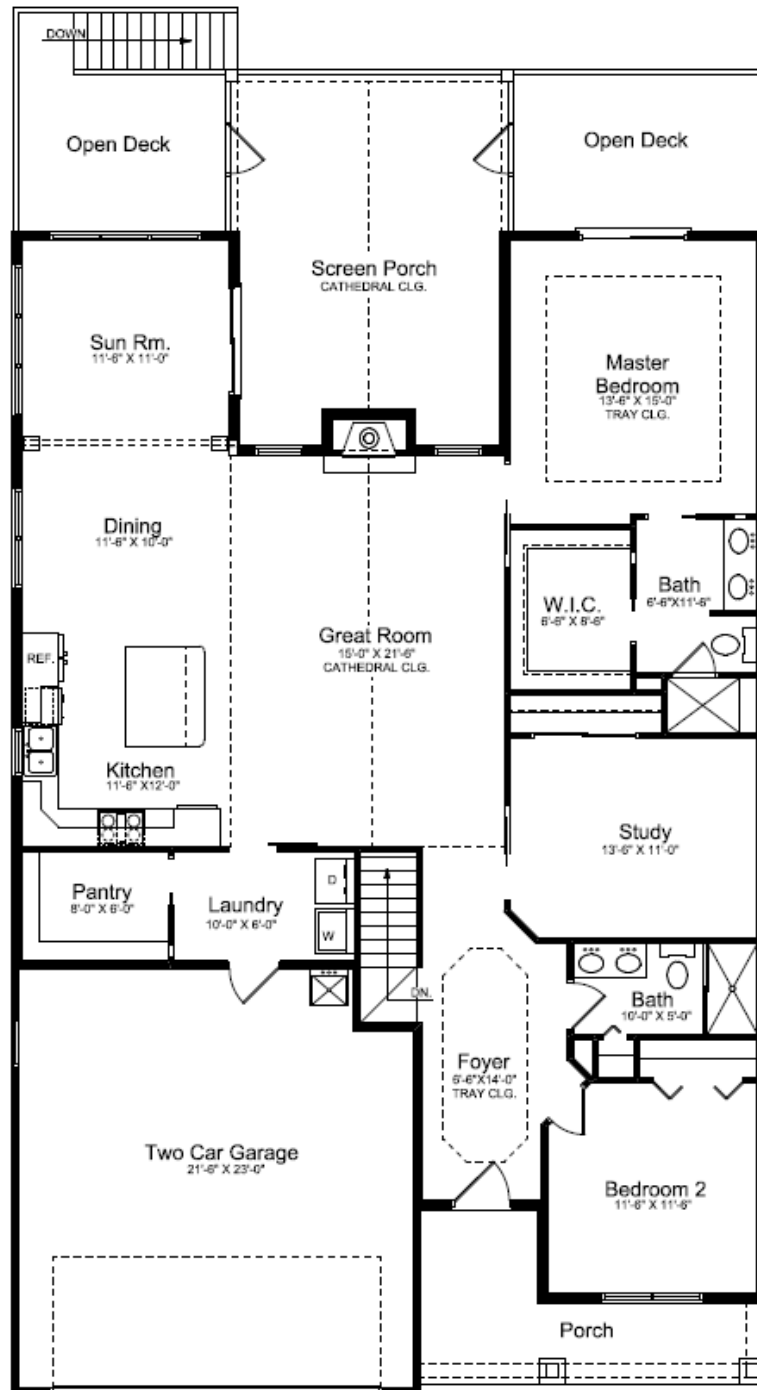

Susan

1,830 Sq Ft

Custom Built Homes By
BON TON BUILDERS, INC

(717) 637-4136

Susan

1,830 SQUARE FEET

Main Sq. Ft. 1830

Bedrooms 2

Bathrooms 2

NOTE: Although all illustrations and specification are believed correct at the time of publication, accuracy cannot be guaranteed. The right is reserved to make changes without notice or obligation. Room sizes are approximate.