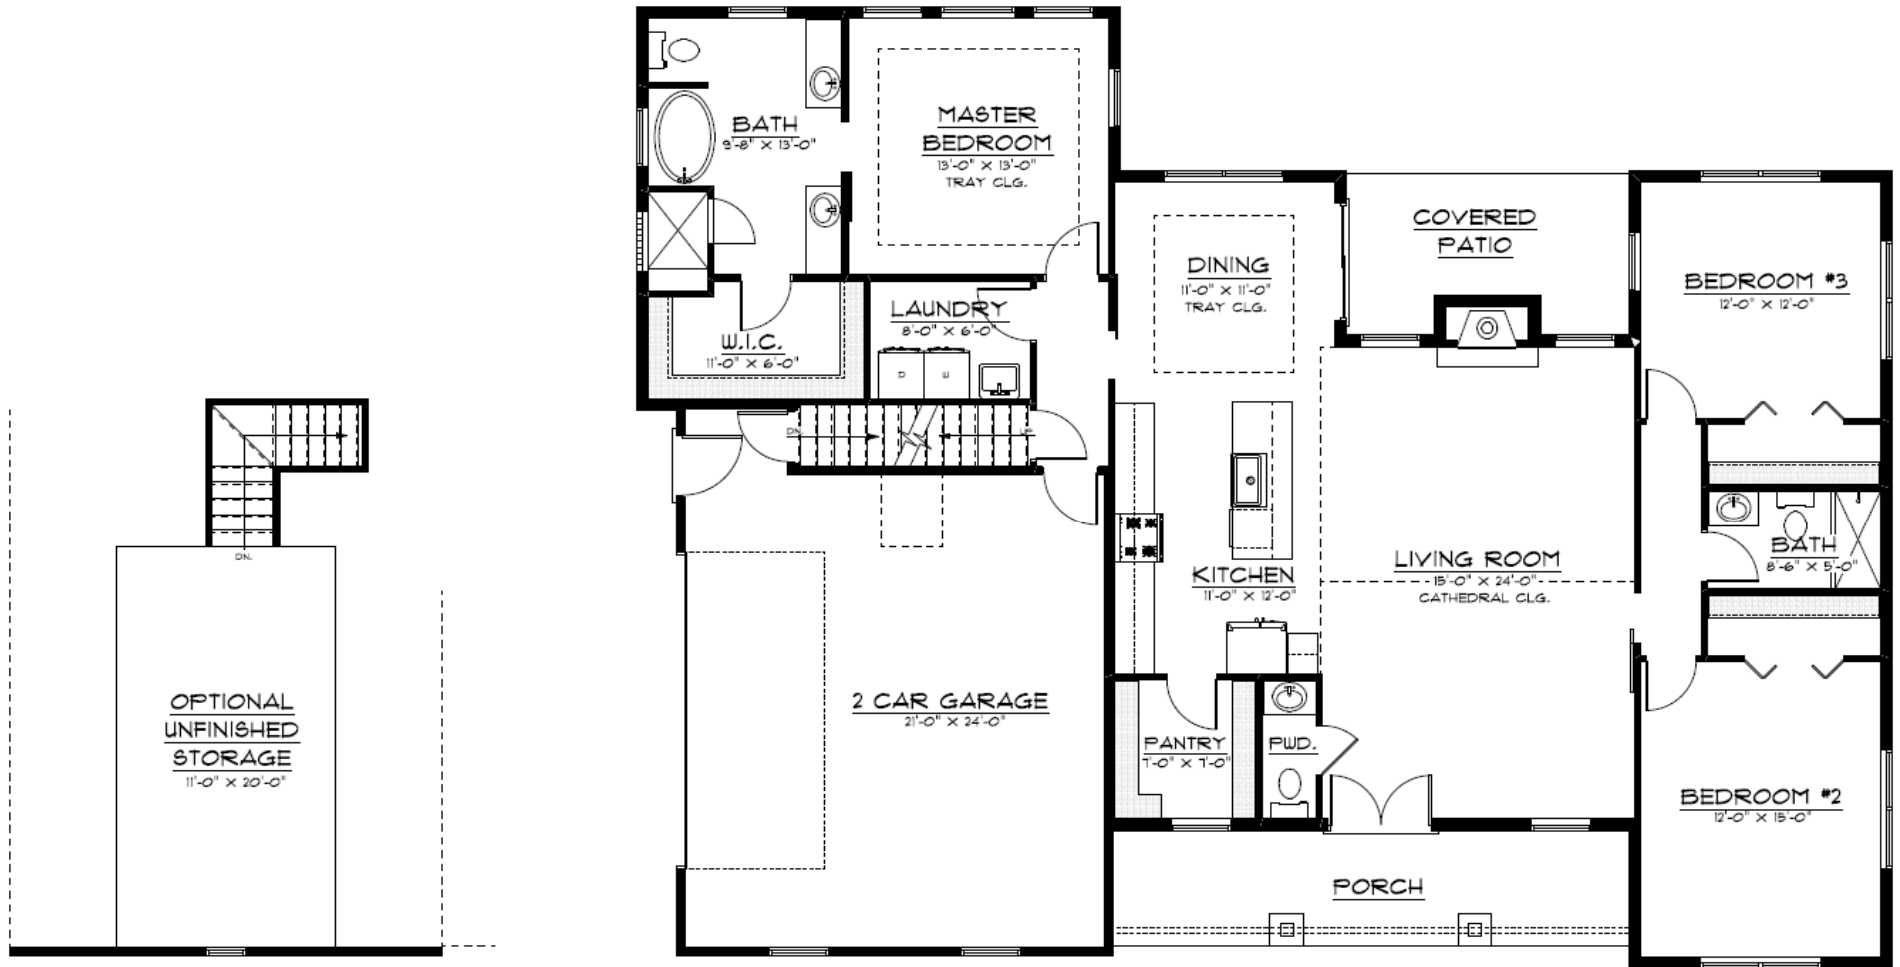

# Abel

1,820 Sq Ft

Custom Built Homes By  
**BON TON BUILDERS, INC**

(717) 637-4136

# Abel

1,820 SQUARE FEET

## FLOOR PLAN

Main Sq. Ft. 1,820

Bedrooms 3

Bathrooms 2 1/2

NOTE: Although all illustrations and specification are believed correct at the time of publication, accuracy cannot be guaranteed. The right is reserved to make changes without notice or obligation. Room sizes are approximate.