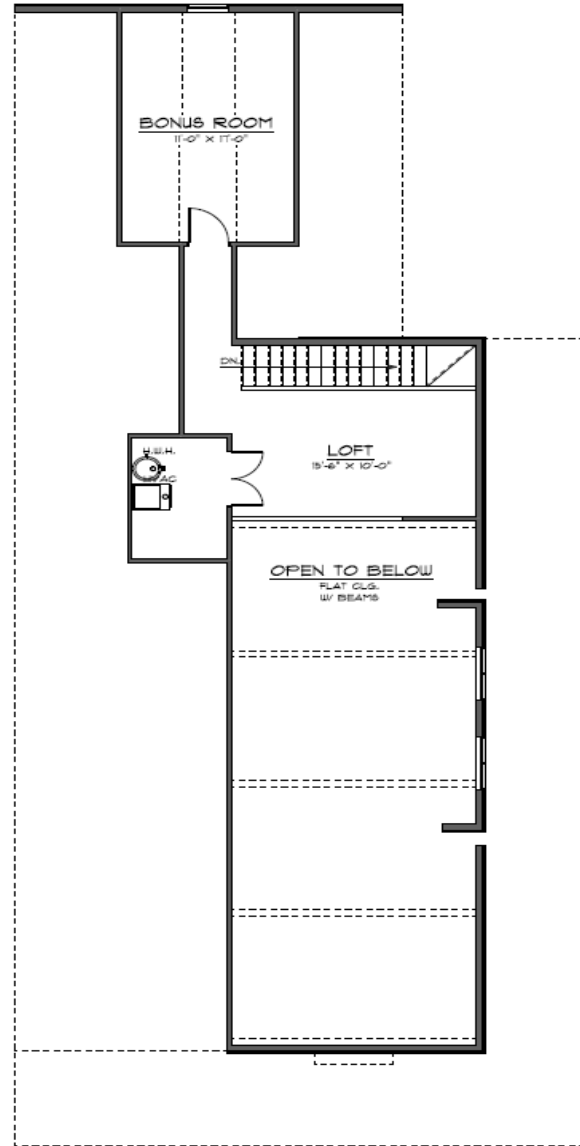

# *Sherry*

2,045 Sq Ft

Custom Built Homes By  
**BON TON BUILDERS, INC**

(717) 637-4136

# Sherry

**FIRST FLOOR PLAN**  
1,565 SQUARE FEET

**SECOND FLOOR PLAN**  
475 SQUARE FEET

Main Sq. Ft.	1,565
2nd Floor	475
Bedrooms	2
Bathrooms	2

NOTE: Although all illustrations and specification are believed correct at the time of publication, accuracy cannot be guaranteed. The right is reserved to make changes without notice or obligation. Room sizes are approximate.