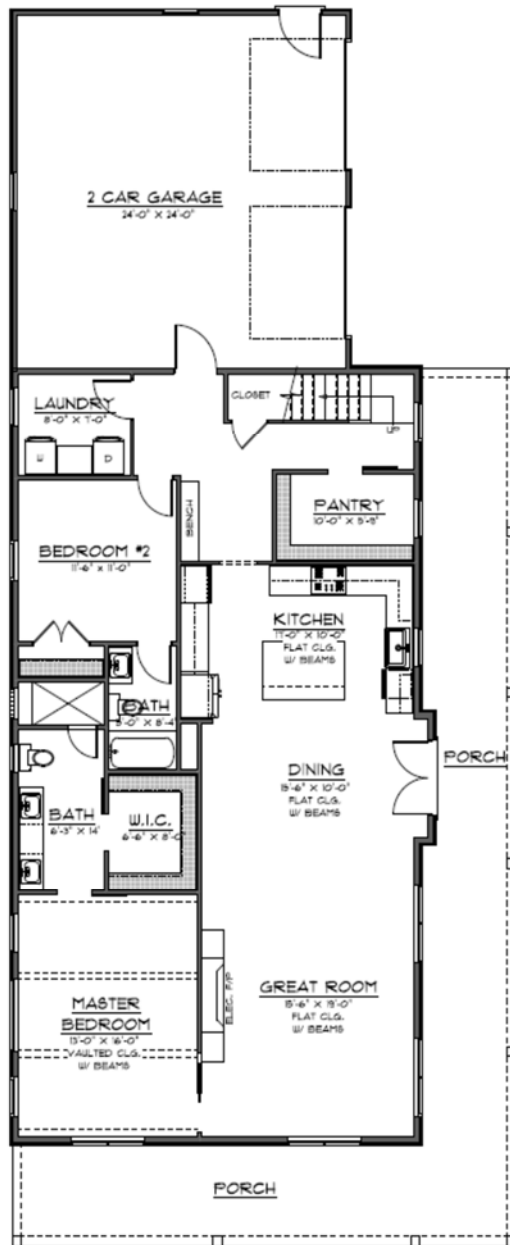

# *Sherry*

2,045 Sq Ft

Custom Built Homes By  
**BON TON BUILDERS, INC**

(717) 637-4136

# Sherry

**FIRST FLOOR PLAN**  
1,565 SQUARE FEET

**SECOND FLOOR PLAN**  
475 SQUARE FEET

Main Sq. Ft.	1,565
2nd Floor	475
Bedrooms	2
Bathrooms	2

NOTE: Although all illustrations and specification are believed correct at the time of publication, accuracy cannot be guaranteed. The right is reserved to make changes without notice or obligation. Room sizes are approximate.